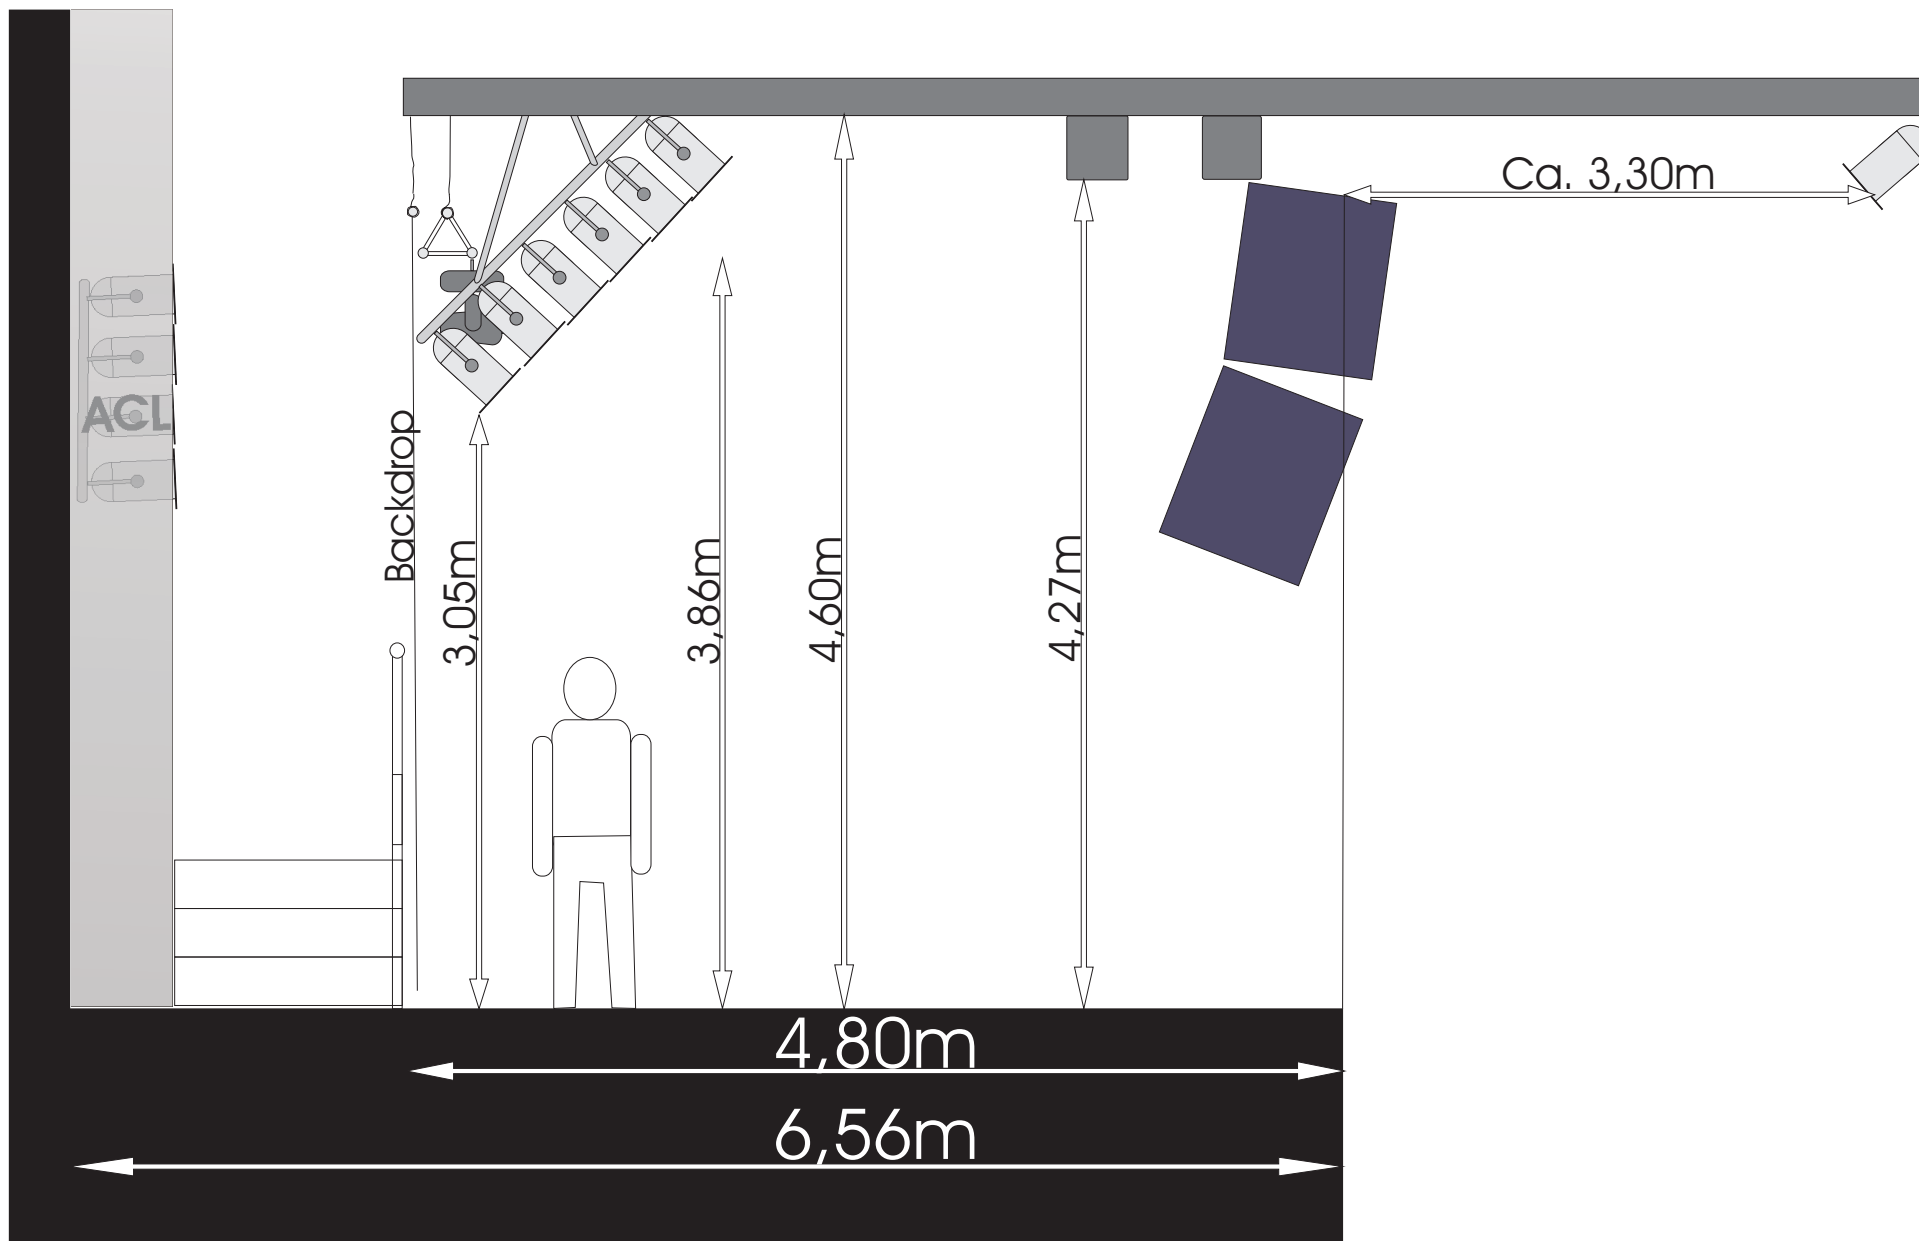

Riser :
5x
2m x 1m x 0,4m

Plan view "Stage" (without crane/Lightkonstruktion)

Side view

Frontal view