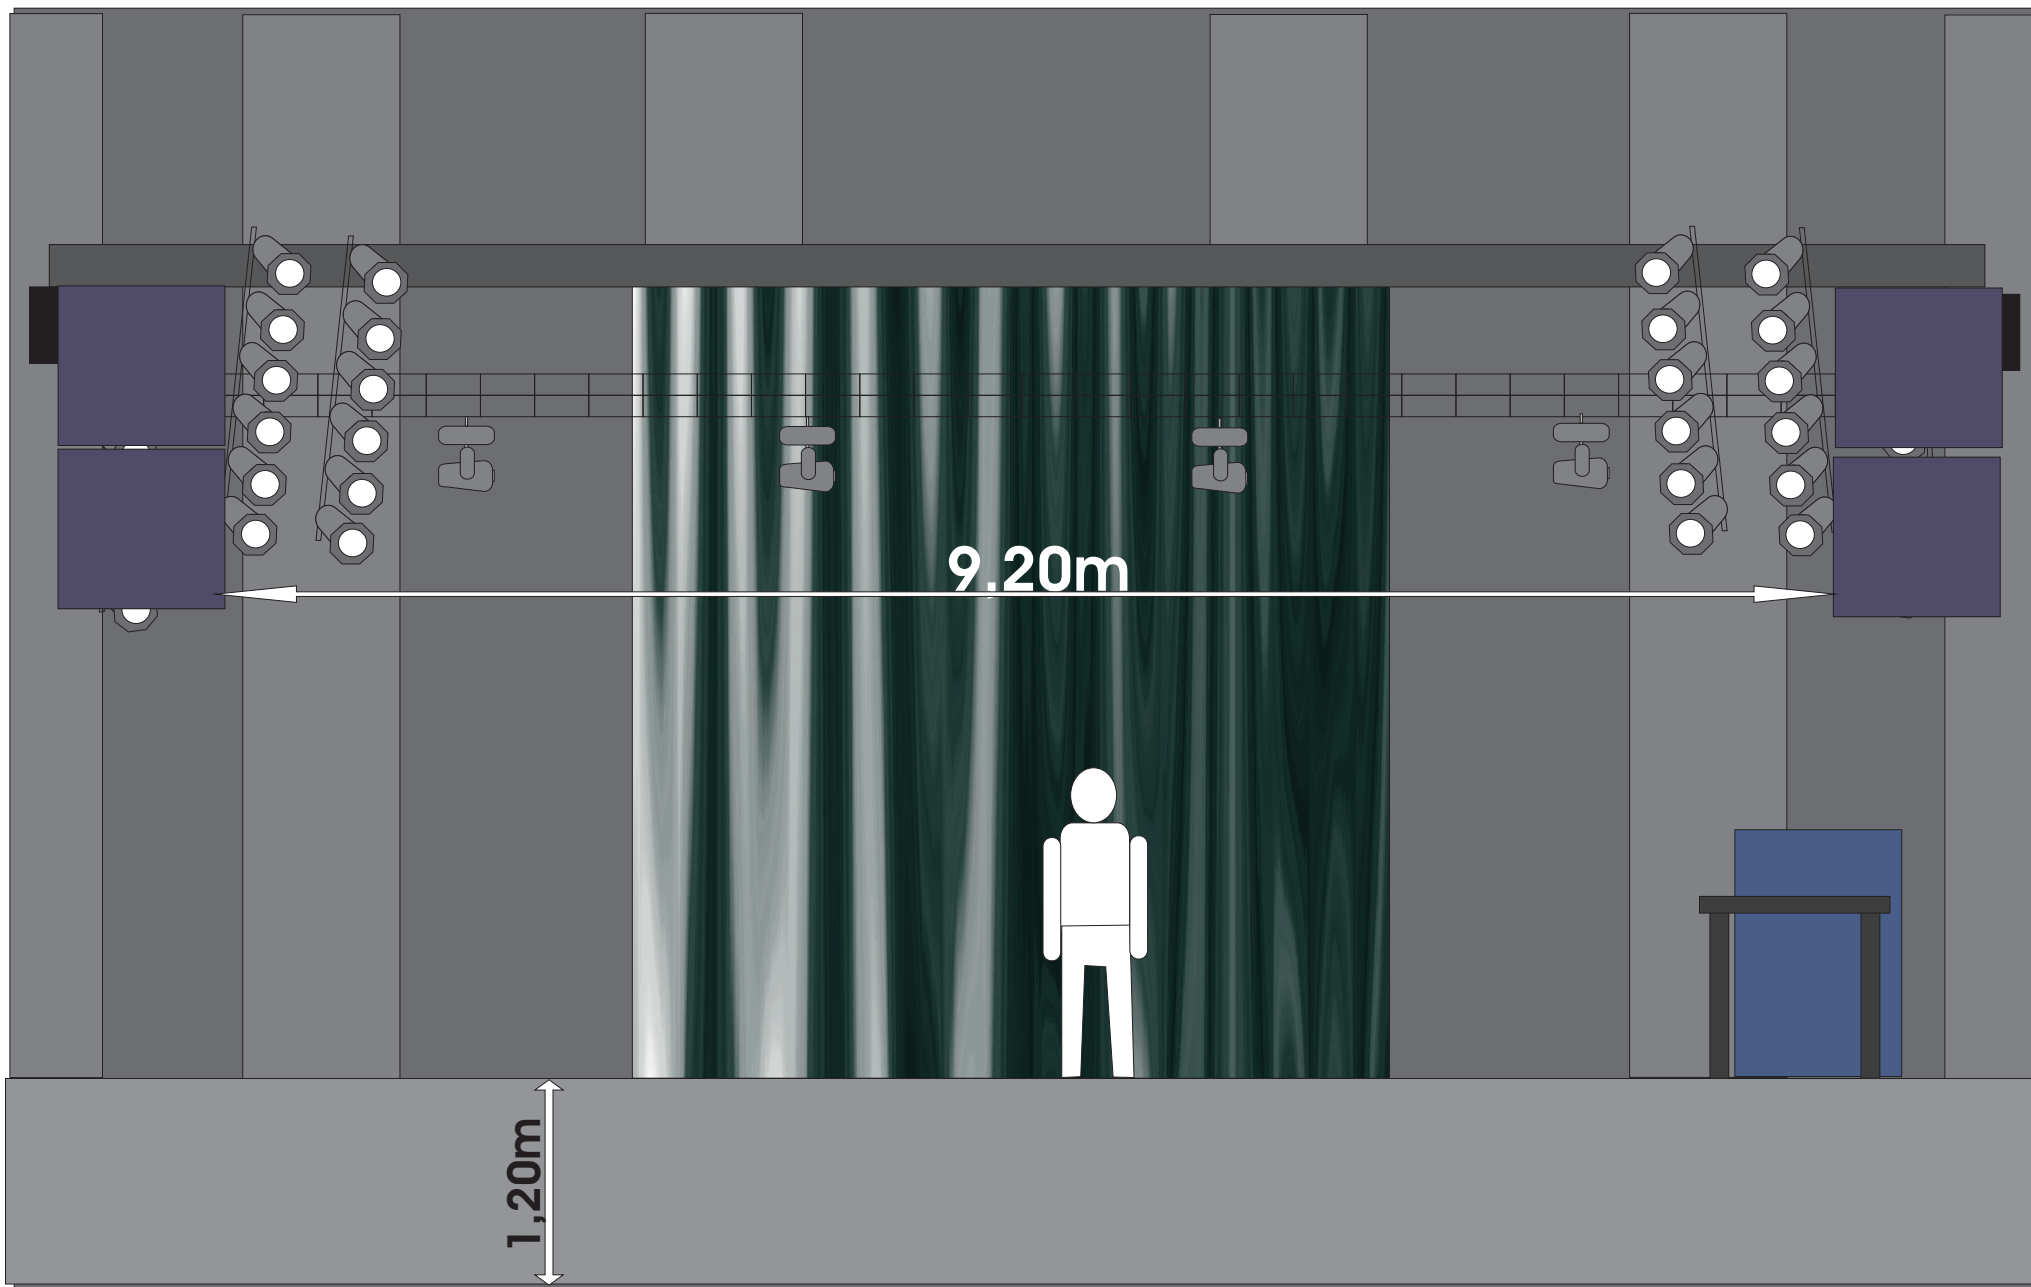

Riser :
5x
2m x 1m x 0,4m

Plan view "Stage" (without crane/Lightkonstruktion)

Side view

Frontal view